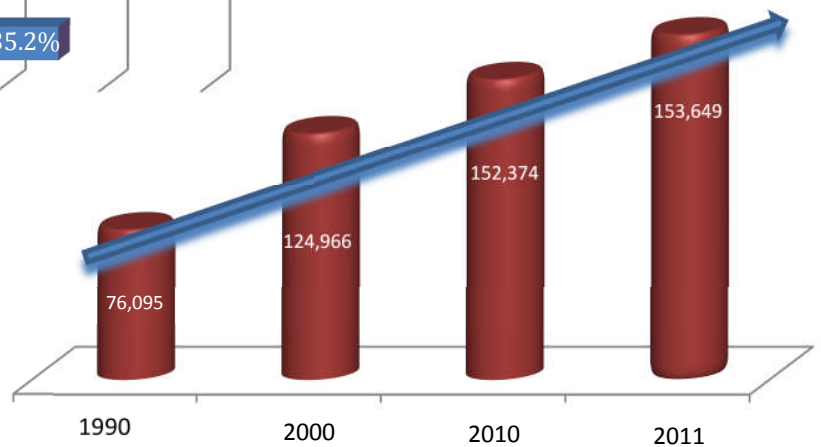

Leading Employers

| Company | Employment |
|--------------------------------------|------------|
| Corona-Norco Unified School District | 4,970 |
| Kaiser Permanente | 1,783 |
| Corona Regional Medical Center | 1,140 |
| Watson Pharmaceuticals, Inc. | 1,114 |
| All American Asphalt | 963 |
| City of Corona | 948 |
| Fender USA | 600 |
| Dart Corporation | 500 |
| LDI Mechanical | 444 |
| CoreMark International | 308 |
| Arizona Pipeline Co. | 301 |
| Avid Ink | 300 |
| Circle Seal Controls | 300 |
| TWR Enterprises | 260 |
| Minka Lighting | 251 |
| Century Blinds | 230 |

Education Attainment

Age Distribution

Population Growth

Ethnic/Race Breakdown