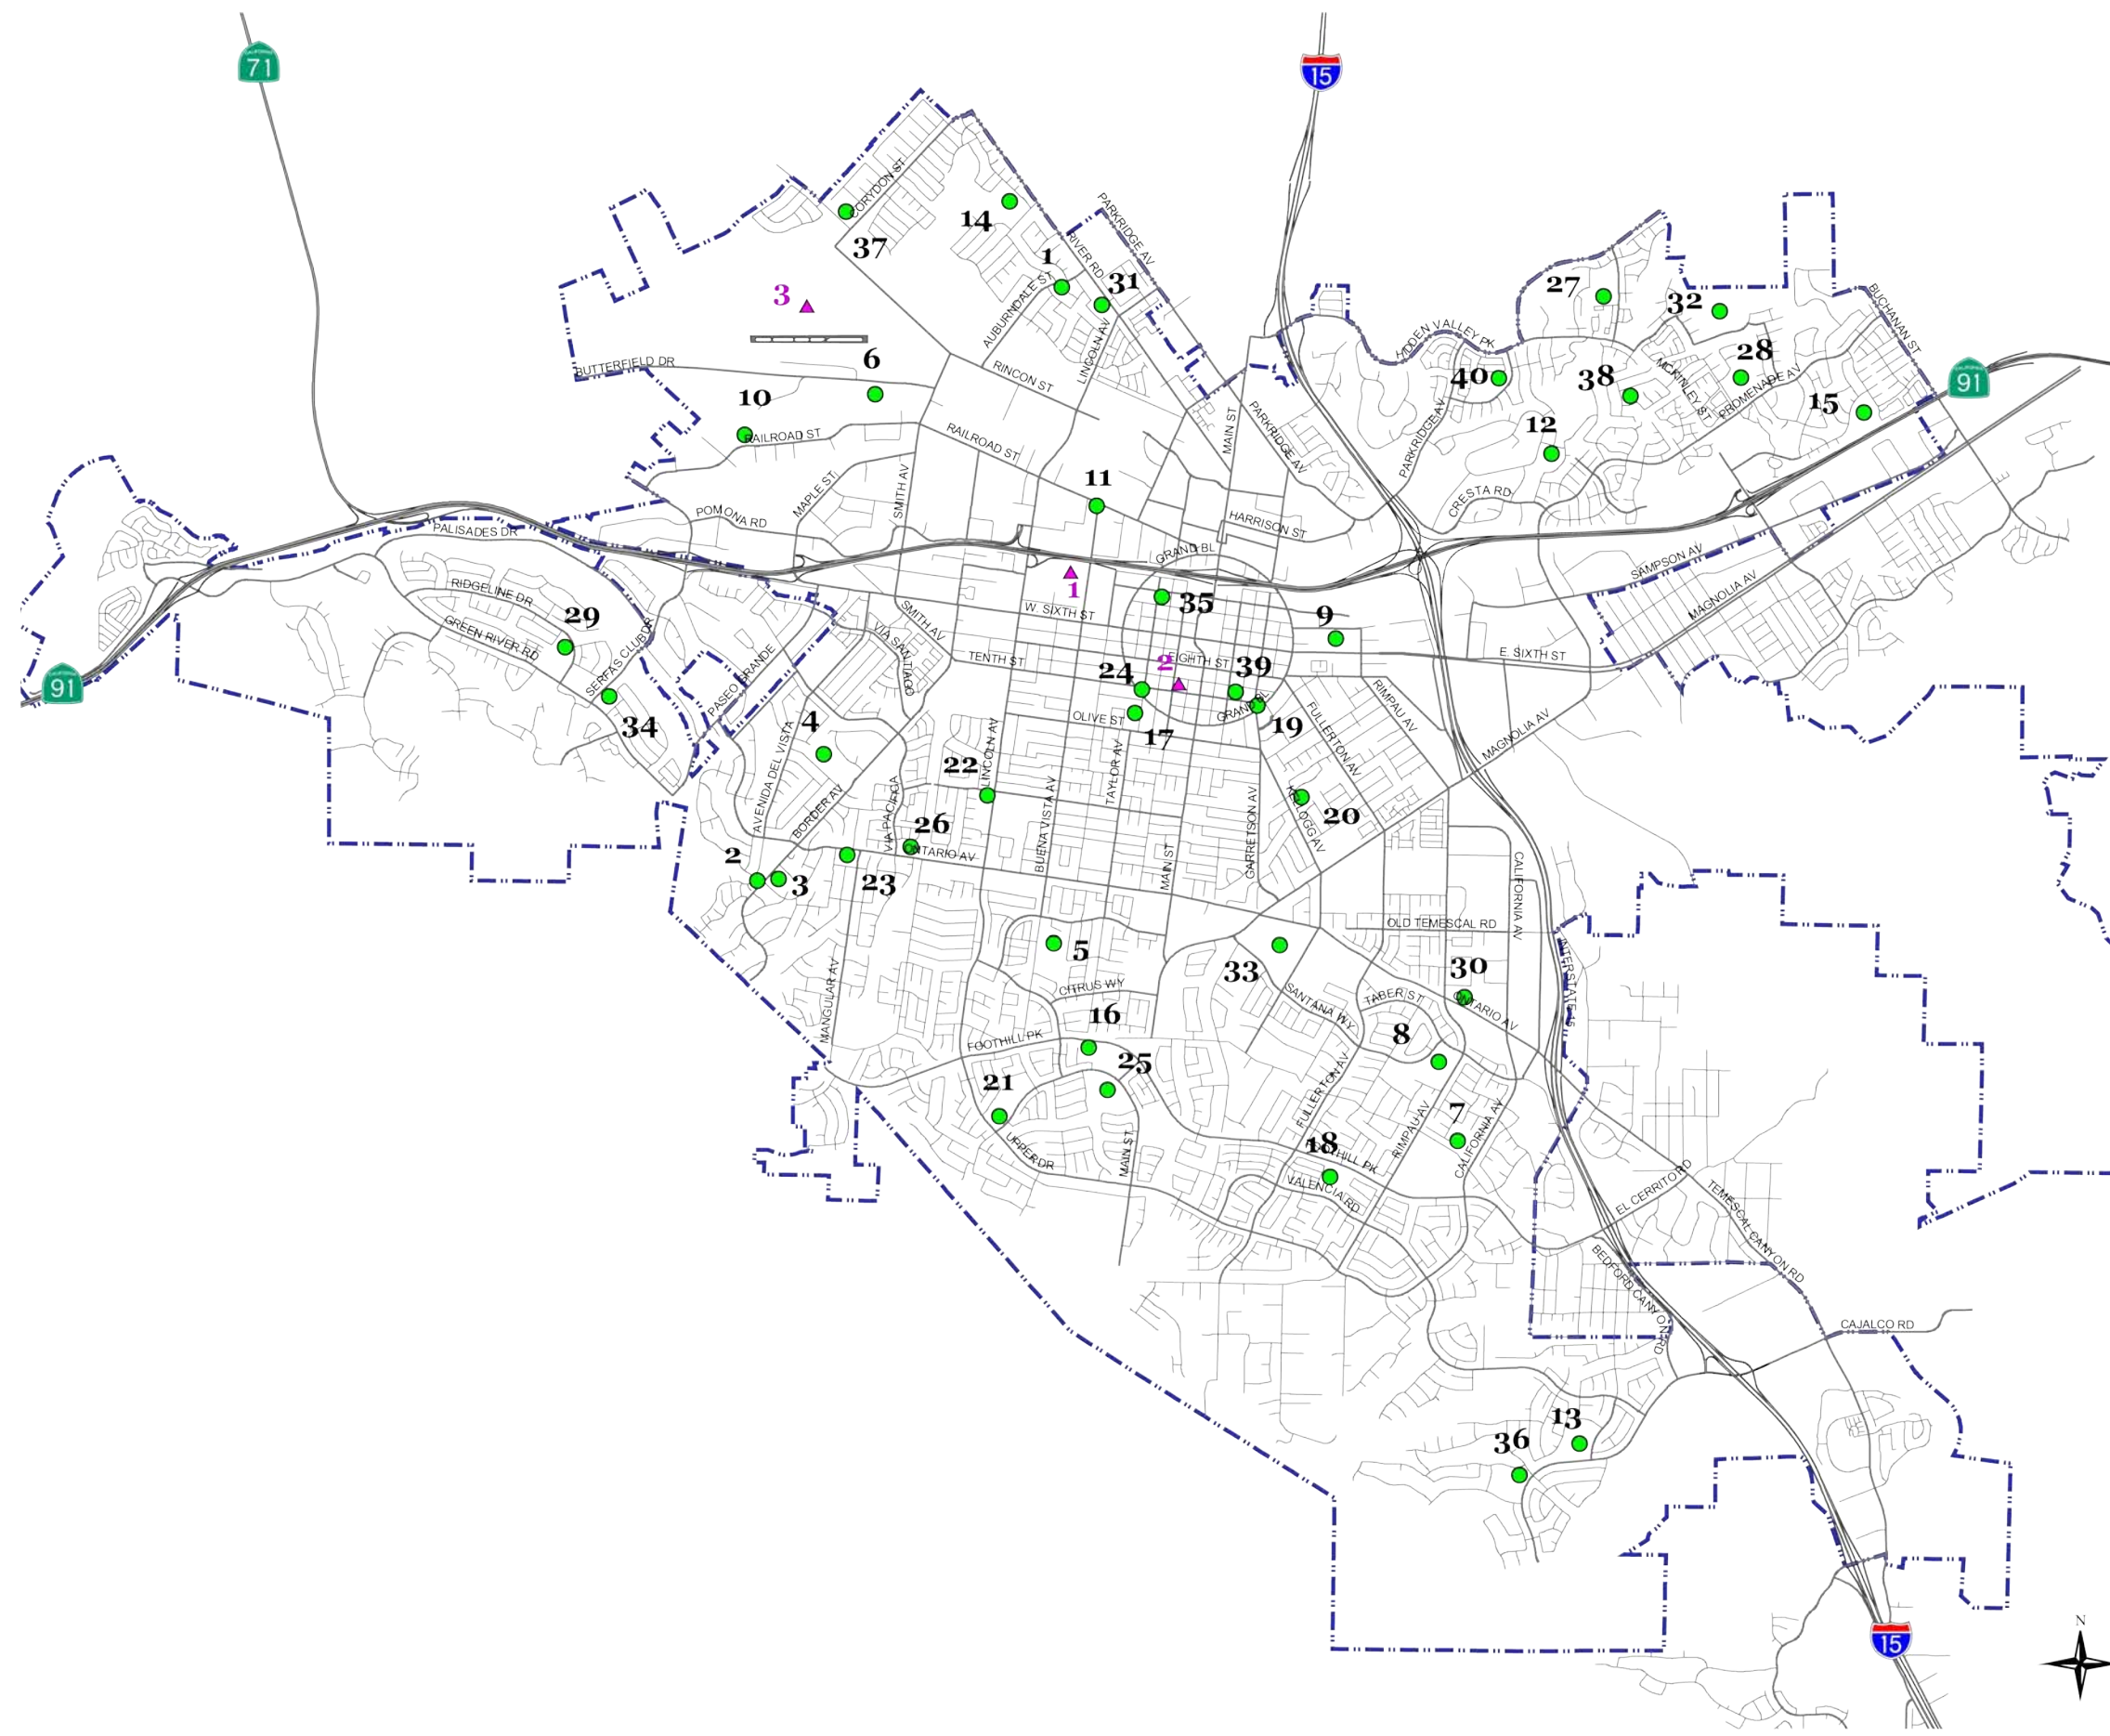

City of Corona Park and Recreation Locations

● Parks

- 1 AUBURNDALE PARK
- 2 BORDER PARK
- 3 BORDER TENNIS COURTS
- 4 BRENTWOOD PARK
- 5 BUENA VISTA NEIGHBORHOOD PARK
- 6 BUTTERFIELD PARK
- 7 CHASE PARK (Under Construction)
- 8 CITRUS COMMUNITY PARK
- 9 CITY PARK
- 10 CLEARWATER SPORTS FIELDS
- 11 CONTRERAS PARK
- 12 CRESTA VERDE PARK
- 13 EAGLE GLEN COMMUNITY PARK
- 14 FAIRVIEW PARK
- 15 GRIFFIN PARK
- 16 HERITAGE PARK
- 17 HUSTED PARK
- 18 JAMESON PARK
- 19 JOY PARK
- 20 KELLOGG PARK
- 21 LEMON HEIGHTS PARK (Future)
- 22 LINCOLN PARK
- 23 MANGULAR PARK
- 24 MERRILL PARK
- 25 MOUNTAIN GATE COMMUNITY PARK
- 26 ONTARIO PARK
- 27 PARKVIEW PARK
- 28 PROMENADE COMMUNITY PARK
- 29 RIDGELINE PARK
- 30 RIMPAU PARK
- 31 RIVER ROAD PARK
- 32 ROCK VISTA PARK
- 33 SANTANA REGIONAL PARK
- 34 SERFAS CLUB PARK
- 35 SHERIDAN PARK
- 36 SPYGLASS PARK
- 37 STAGECOACH PARK (Future)
- 38 TEHACHAPI PARK
- 39 VICTORIA PARK
- 40 VILLAGE PARK

▲ Other Facilities

- 1 CIVIC CENTER (Gymnasium, Auditorium, Historic Community Room)
- 2 SENIOR CENTER
- 3 CORONA MUNICIPAL AIRPORT

City of Corona
Geographic Information Services