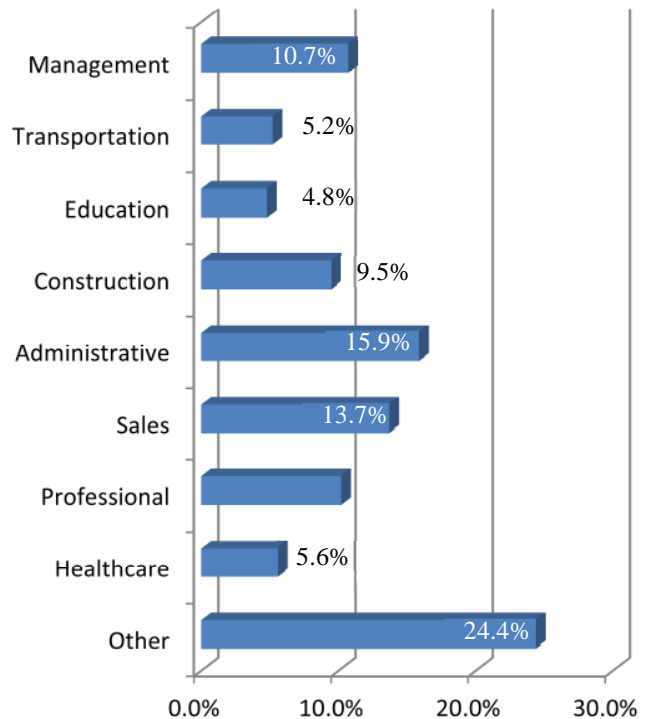

Workforce at a Glance

- 40,680 Men & Women
- More than 23% of adults 25+ achieved college degrees
- 35 college campuses within 90 miles
- 94% high school graduation rate
- 21% of jobs are in manufacturing

Employment by Industry

Employment by Occupation

Education Attainment

Total Labor Force

	Job Base	Unemployment
2011 Ann. Avg.	40,680	10.9%

Commuting Pattern

Average Commuting Time: 31.3 minutes
 Source: money.cnn.com