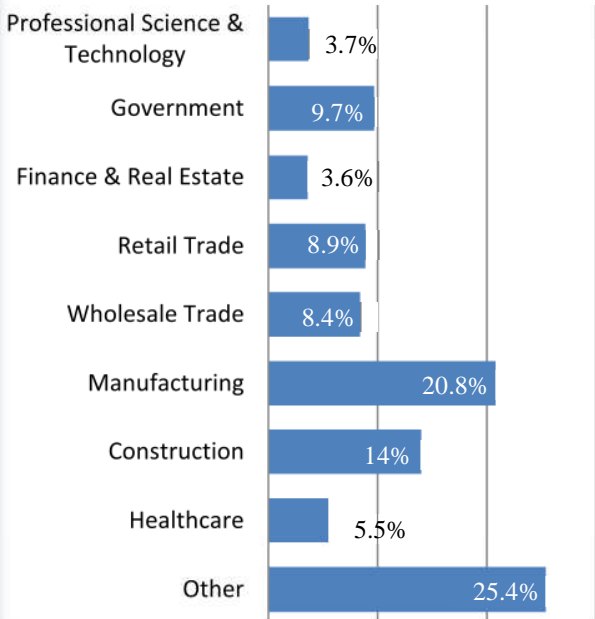

Workforce at a Glance

- 40,680 Men & Women
- More than 23% of adults 25+ achieved college degrees
- 35 college campuses within 90 miles
- 94% high school graduation rate
- 21% of jobs are in manufacturing

Employment by Industry

Employment by Occupation

Education Attainment

Total Labor Force

	Job Base	Unemployment
2011 Ann. Avg.	40,680	10.9%

Commuting Pattern

Average Commuting Time: 31.3 minutes
 Source: money.cnn.com