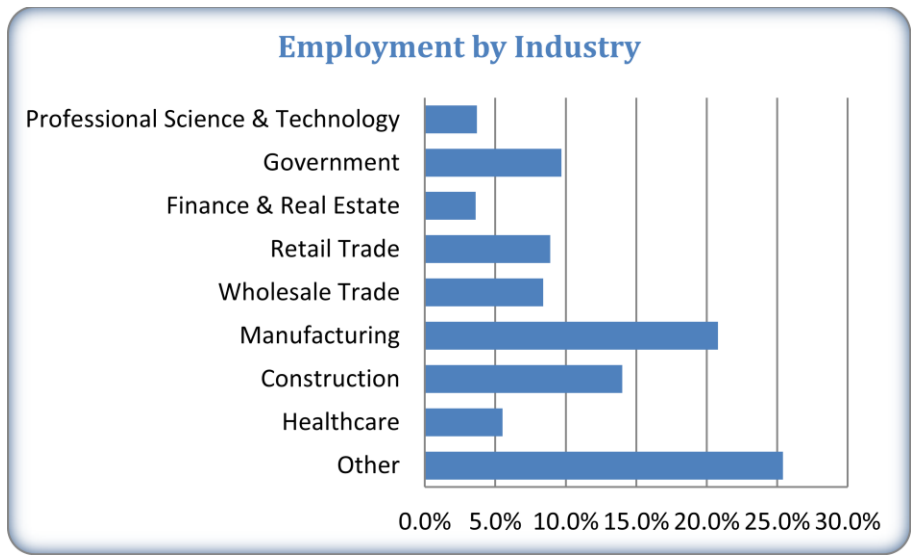

# Business Community

- Corona is home to 153,619 people and a rich economic environment
- The region has a history of agriculture with once dominant citrus orchards, ranches, and dairy farms
- The development of commerce and industry in the city has been accelerated by congestion on the Riverside Freeway, with many firms leaving northern Orange County to be closer to their employees' homes in Corona and Riverside
- Companies benefit from a strong transportation infrastructure, skilled workforce, and low cost of business